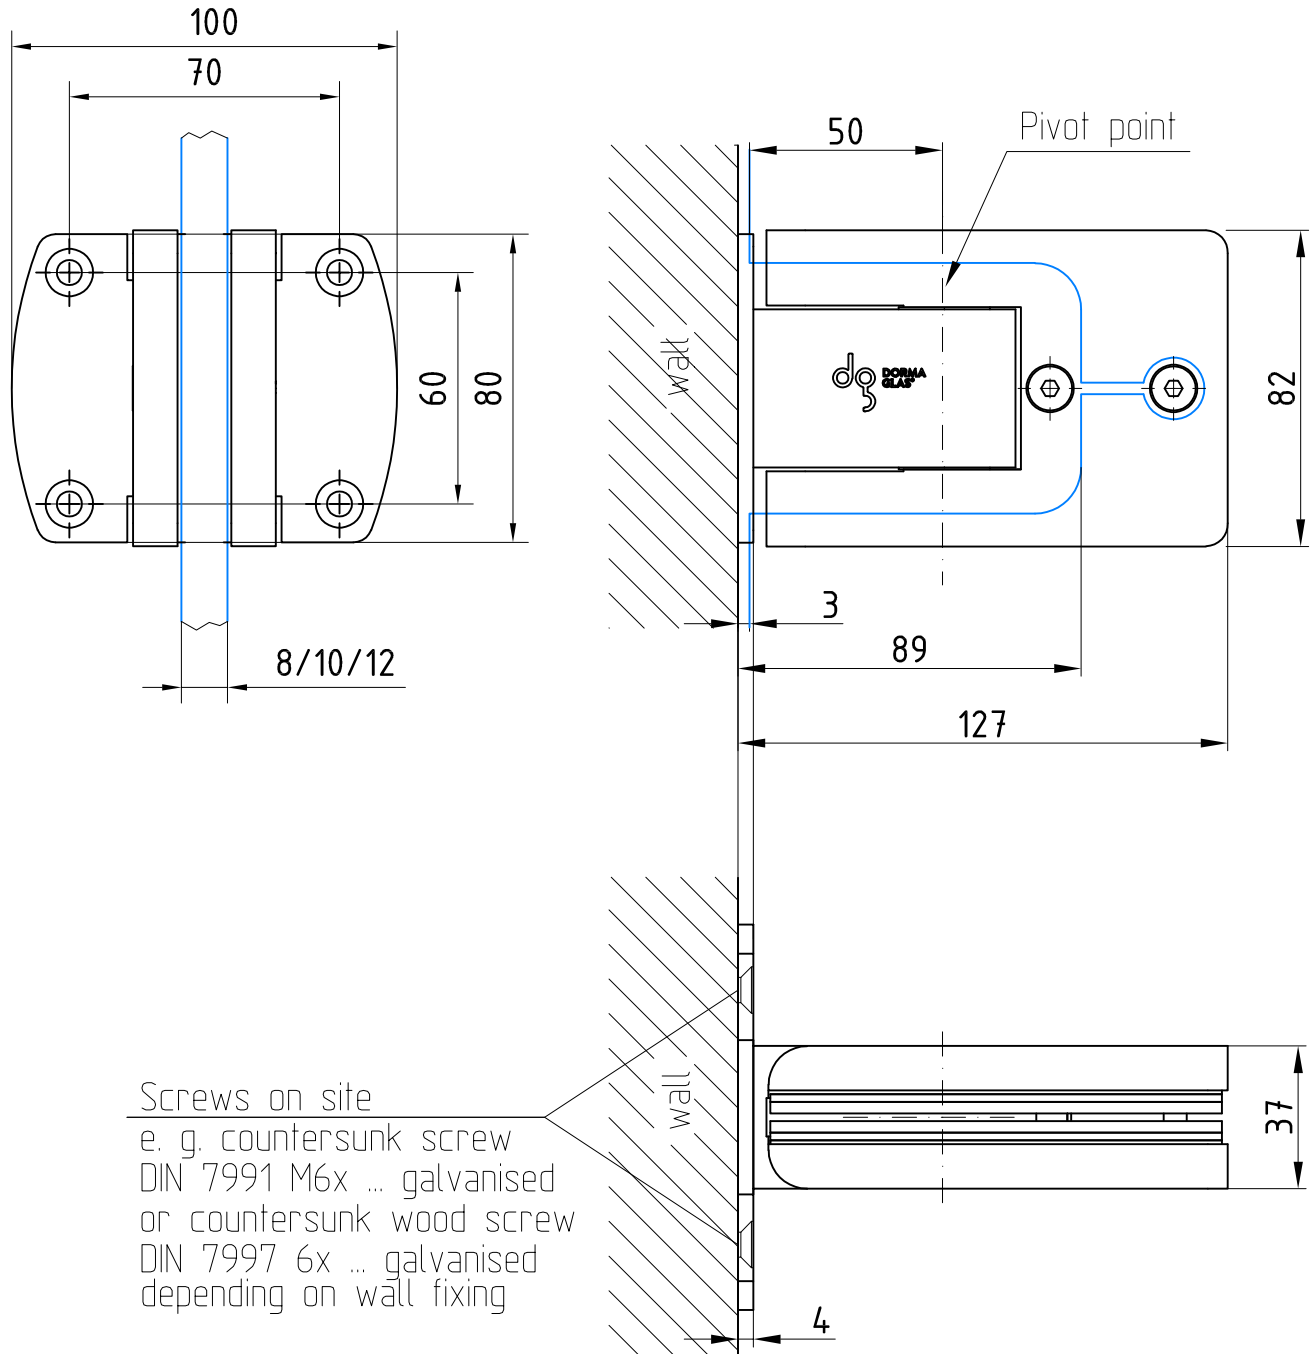

MARCATO Motion double action door hinge fixed to wall/frame

Fitting measurements

Art. No.: 12.700 with surface mounted mounting plate

Detail single leaf door: 12-200
Detail double leaf door: 12-201
Detail glass preparation: 12-203