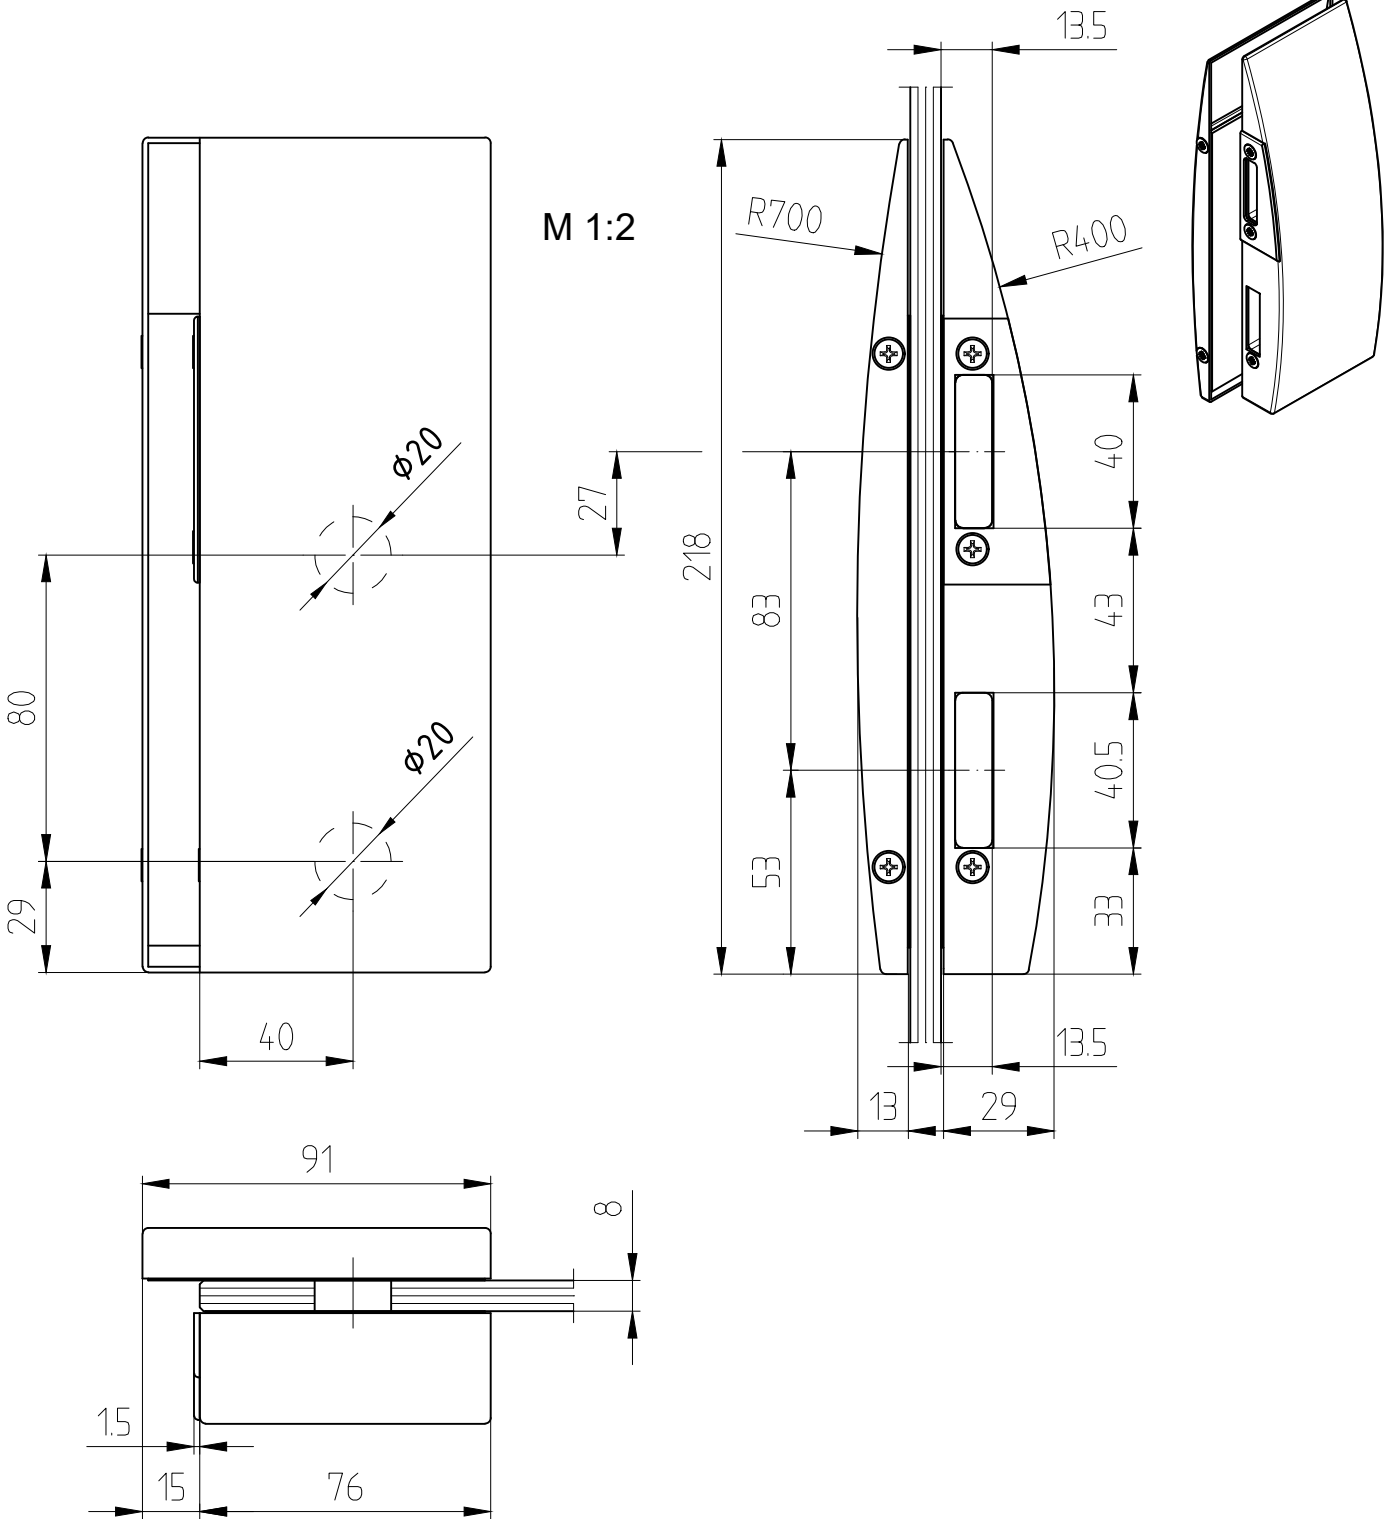

# ARCOS-Office-strike box

Art. No. 25.206 (LH) / 25.207 (RH)

25.206/25.207

drawn DIN RH

This document is protected by copyright. The content is the property of DORMA-Glas GmbH. All rights reserved.

1:1

07.2022 / 016627

T:\Shared\DEBFN\Konstruktion\_Interna\Detail\25\25-020.DWG

25-020