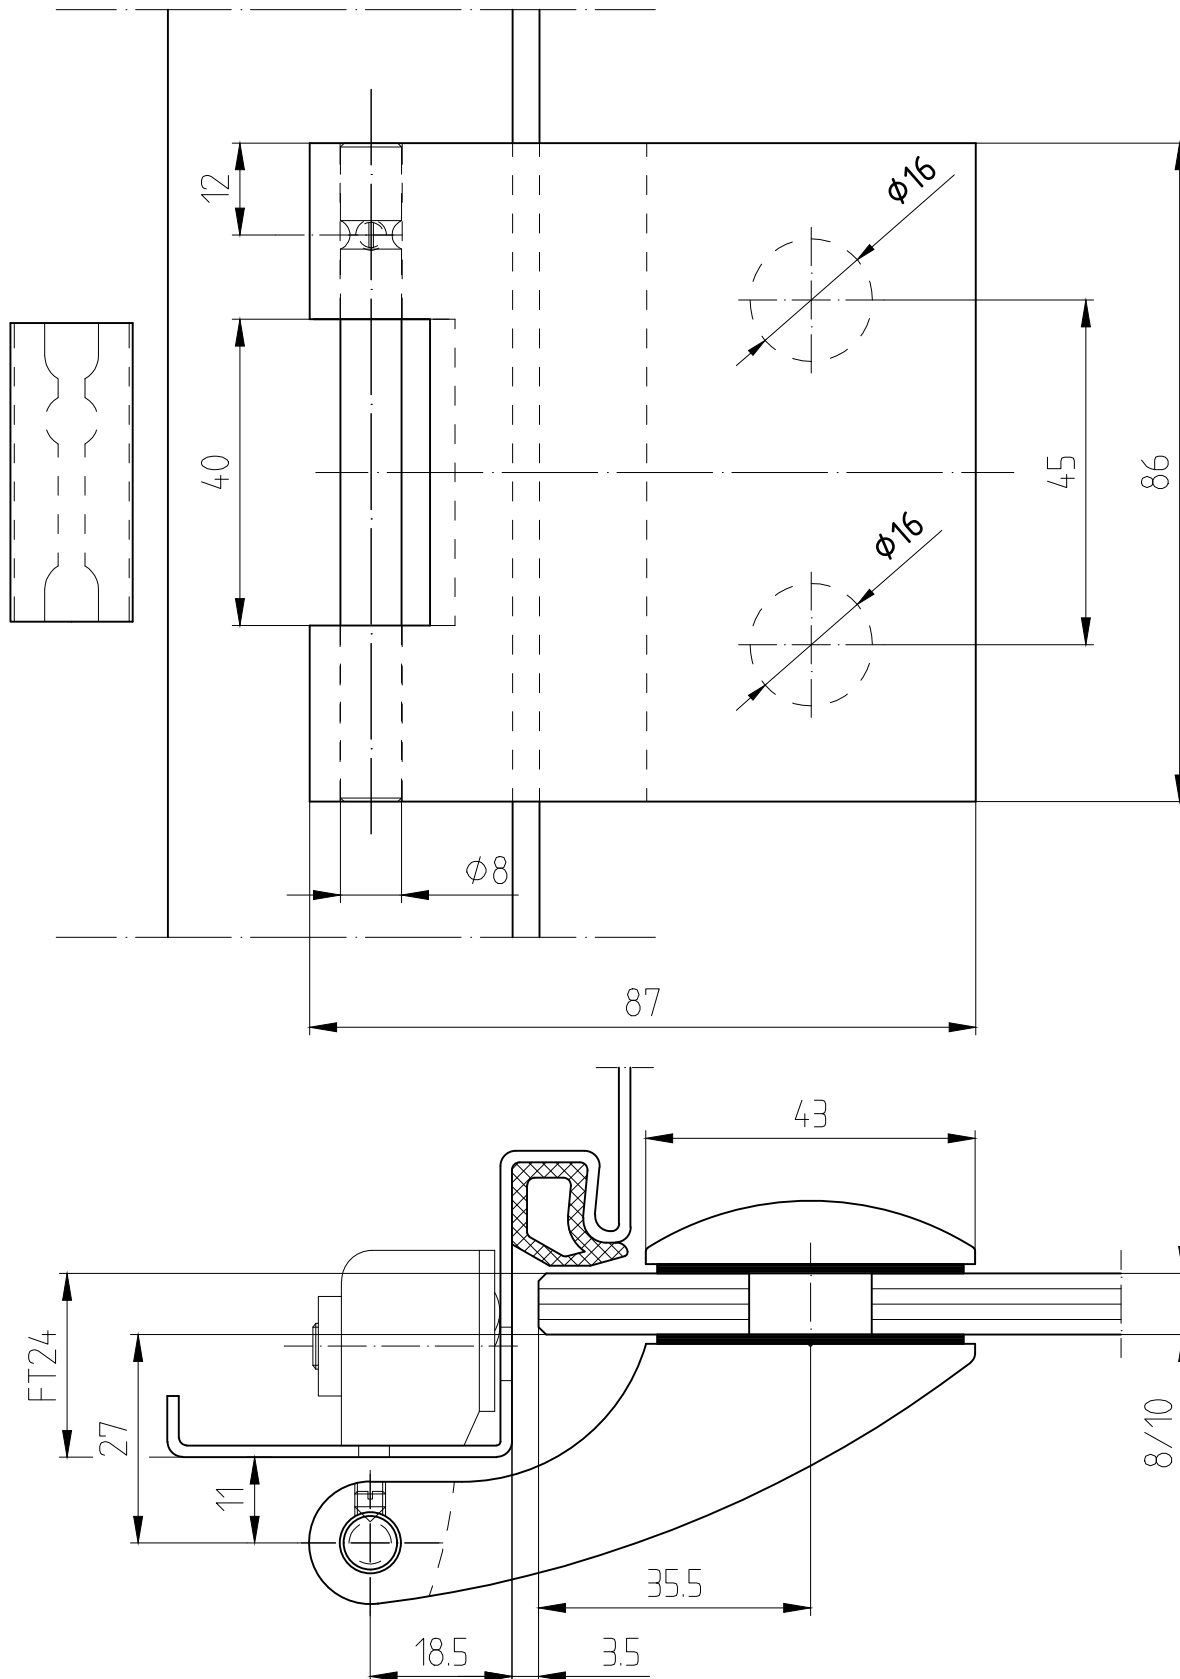

ARCOS-Office-hinge with sleeve

25.230

Art. No. 25.230 (24mm rebate depth)

This document is protected by copyright. The content is the property of DORMA-Glas GmbH. All rights reserved.

1:1

07.2022 / 016627

25-030

T:\Shared\DEBFN\Konstruktion_Interna\Detail\25\25-030.DWG