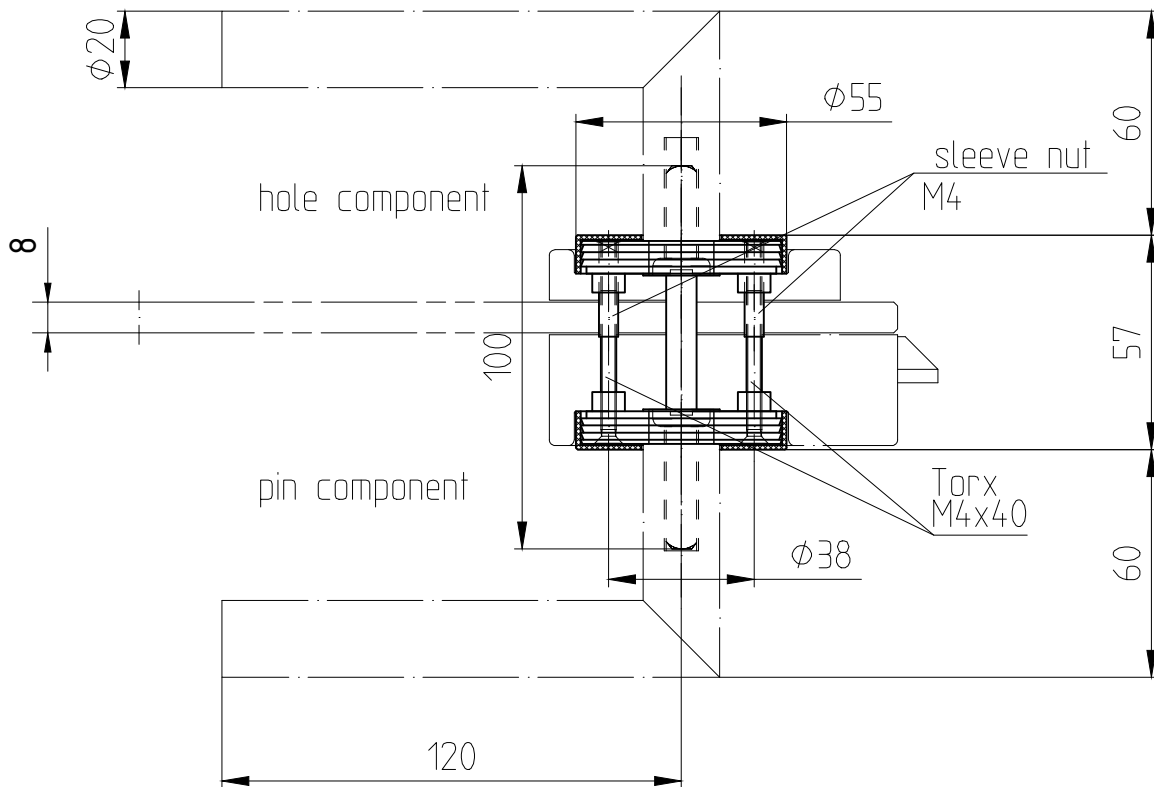

ARCOS-Office lever set VIELER

lever with roses

spring automatic and ball bearing
with supporting cam and
horizontal screw connection

M 1:2

This document is protected by copyright. The content is the property of DORMA-Glas GmbH. All rights reserved.

1:1

07.2022 / 016627

25-048

T:\Shared\DEBFN\Konstruktion_Interna\Detail\25\25-048.DWG