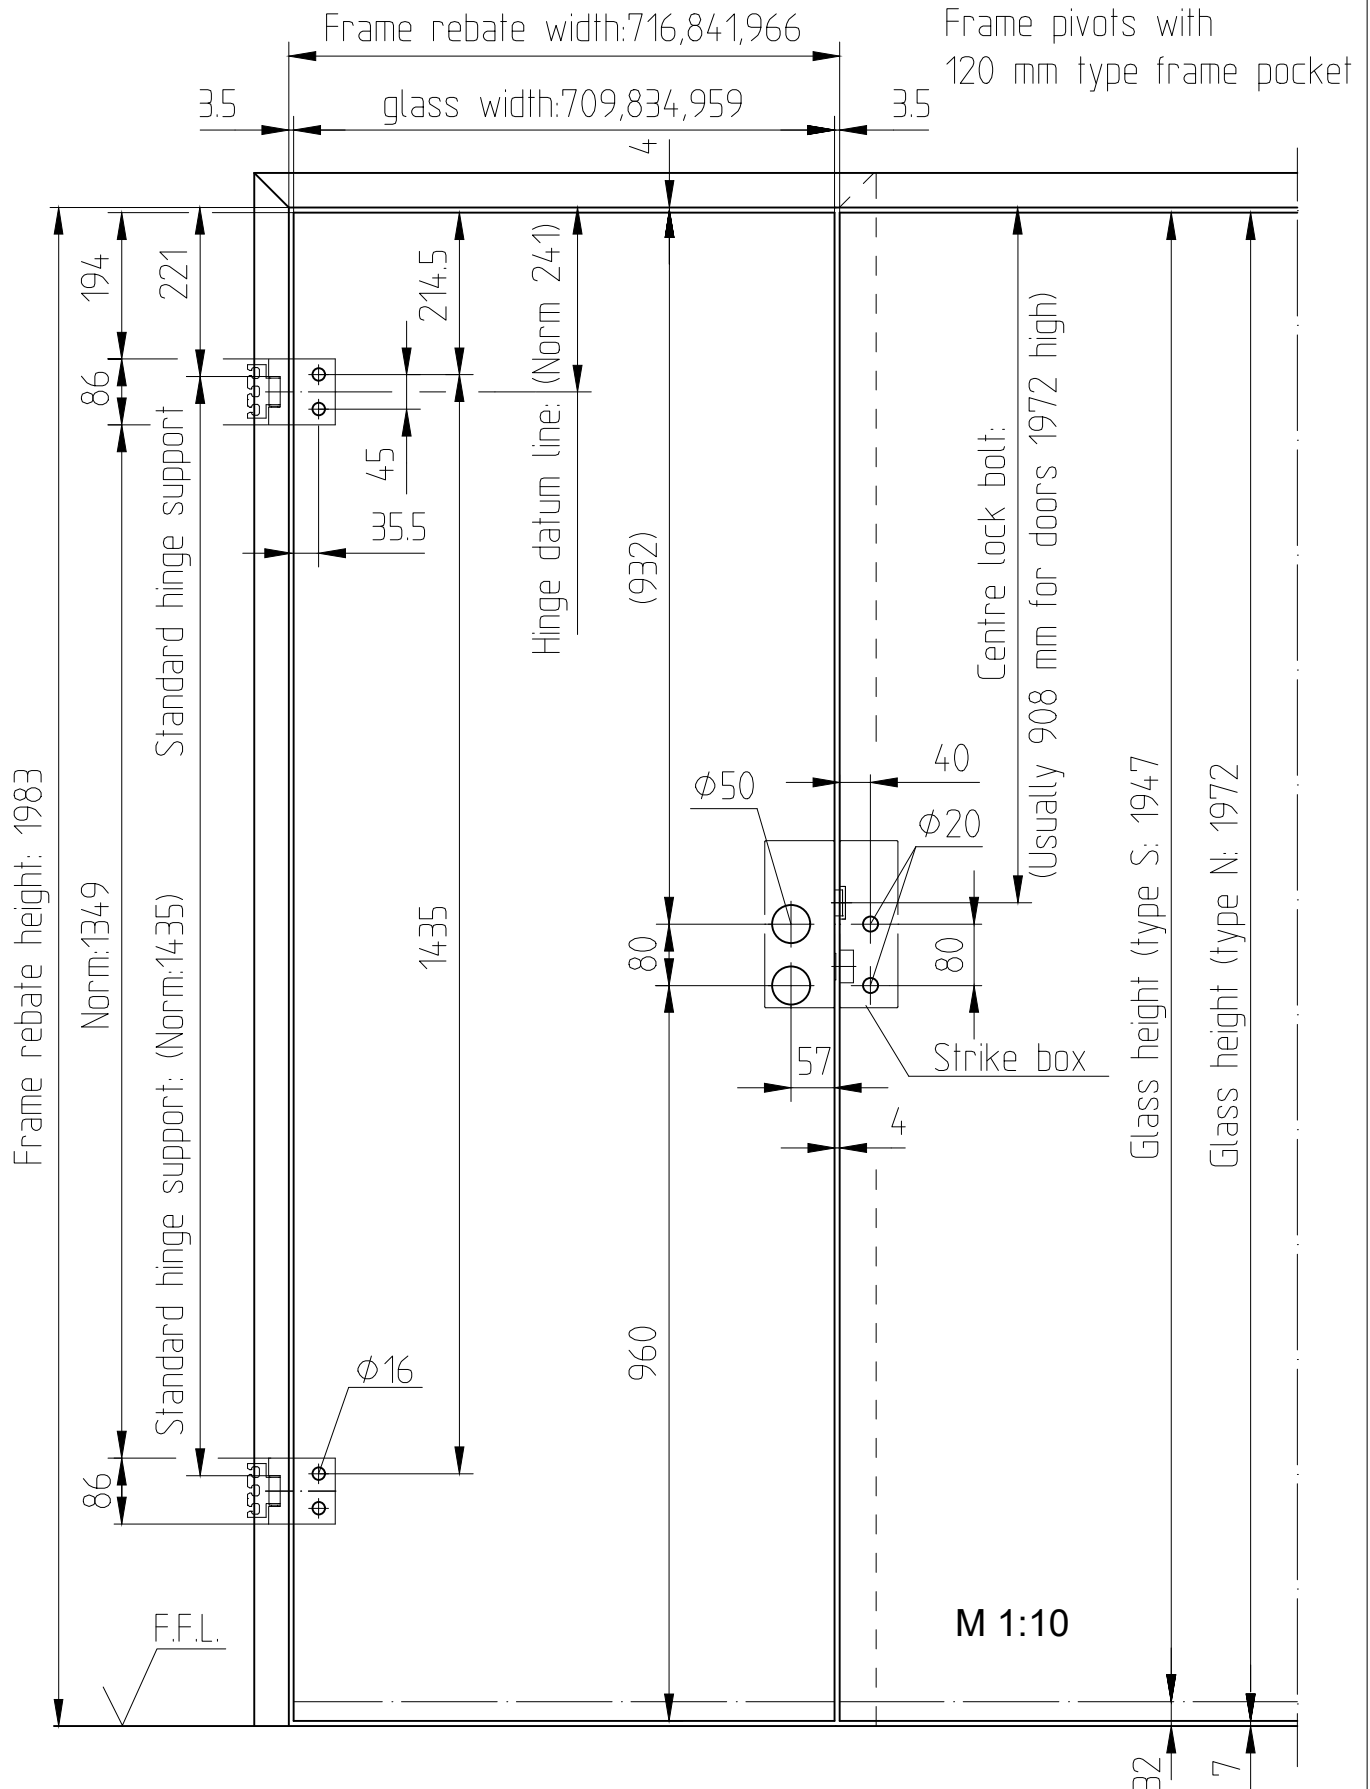

ARCOS-Office glass preparation

Door weight: max. 55kg
max. 60kg hinges with steel ball bearing

(Base hinges for 8 mm glass)
Rebate depth 24mm

This document is protected by copyright. The content is the property of DORMA-Glas GmbH. All rights reserved.

1:1

07.2022 / 016627

25-100

T:\Shared\DEBFN\Konstruktion_Interna\Detail\25\25-100.DWG