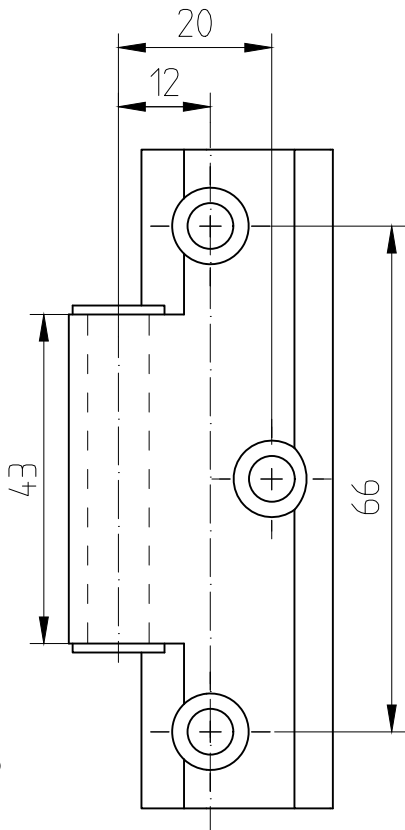

# ARCOS hinge with frame pivot for non-rebated frames

Art. No. 25.451

door weight max. 40 kg

This document is protected by copyright. The content is the property of DORMA-Glas GmbH. All rights reserved.

view frame pivot