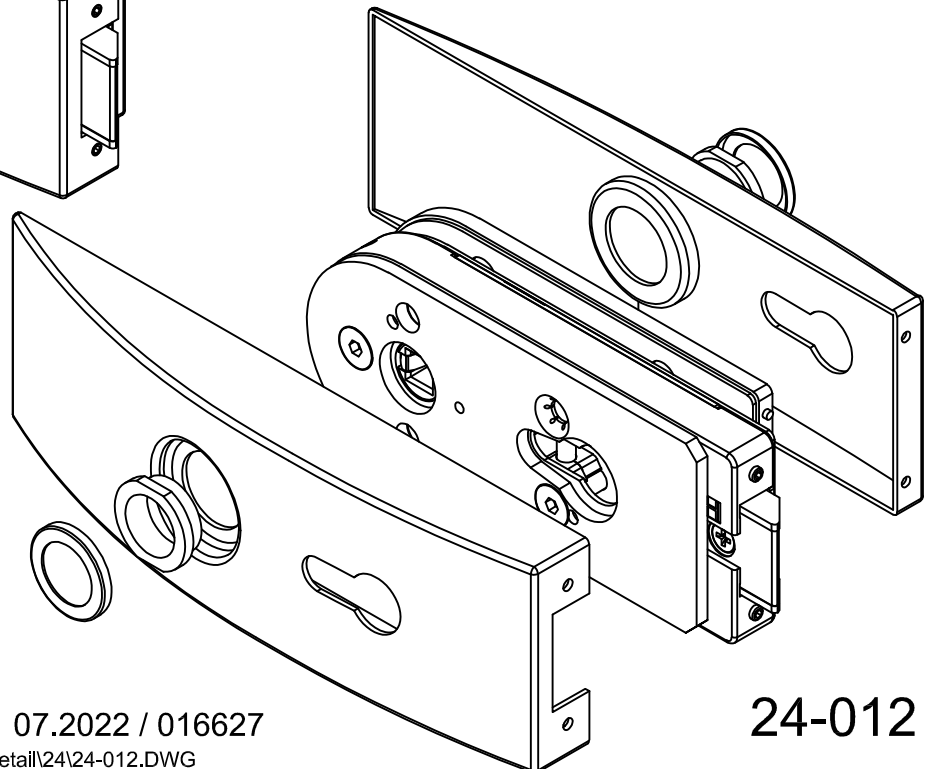

ARCOS-Studio-lock

with follower
Europrofile cylinder

Art. No.24.202

24.202

M 1:1

1:2

07.2022 / 016627

24-012