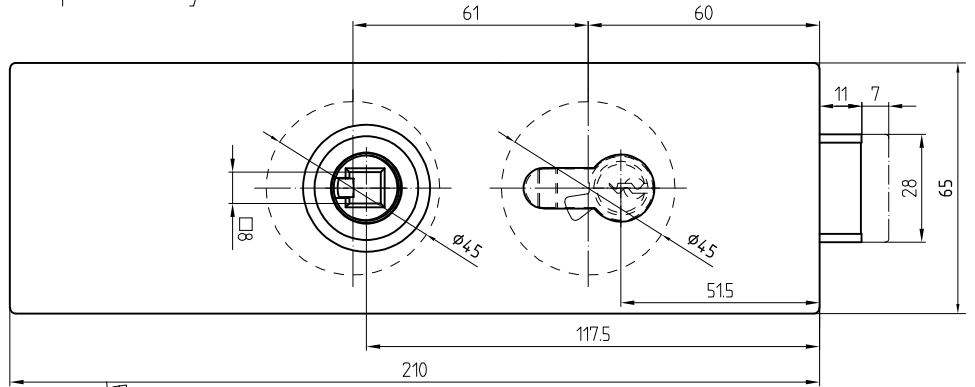

ARCOS-Studio-lock

with follower
Europrofile cylinder

Art. No.24.202

24.202

M 1:1

1:2

07.2022 / 016627

24-012