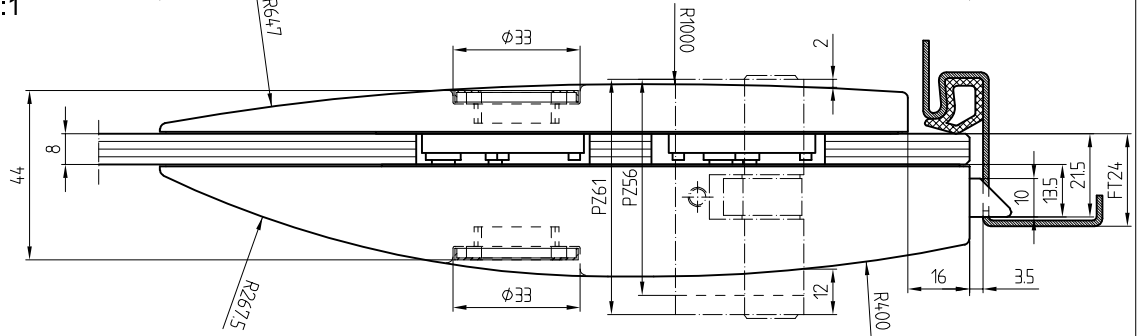

ARCOS-Studio-lock

with follower
Europrofile cylinder

Art. No.24.202

24.202

M 1:1

1:2

07.2022 / 016627

24-012