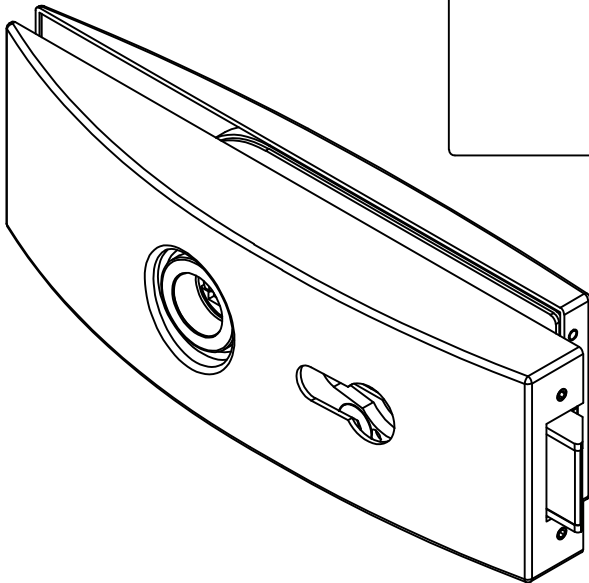

ARCOS-Studio-lock

with follower
Europrofile cylinder

Art. No.24.202

24.202

M 1:1

1:2

07.2022 / 016627

24-012