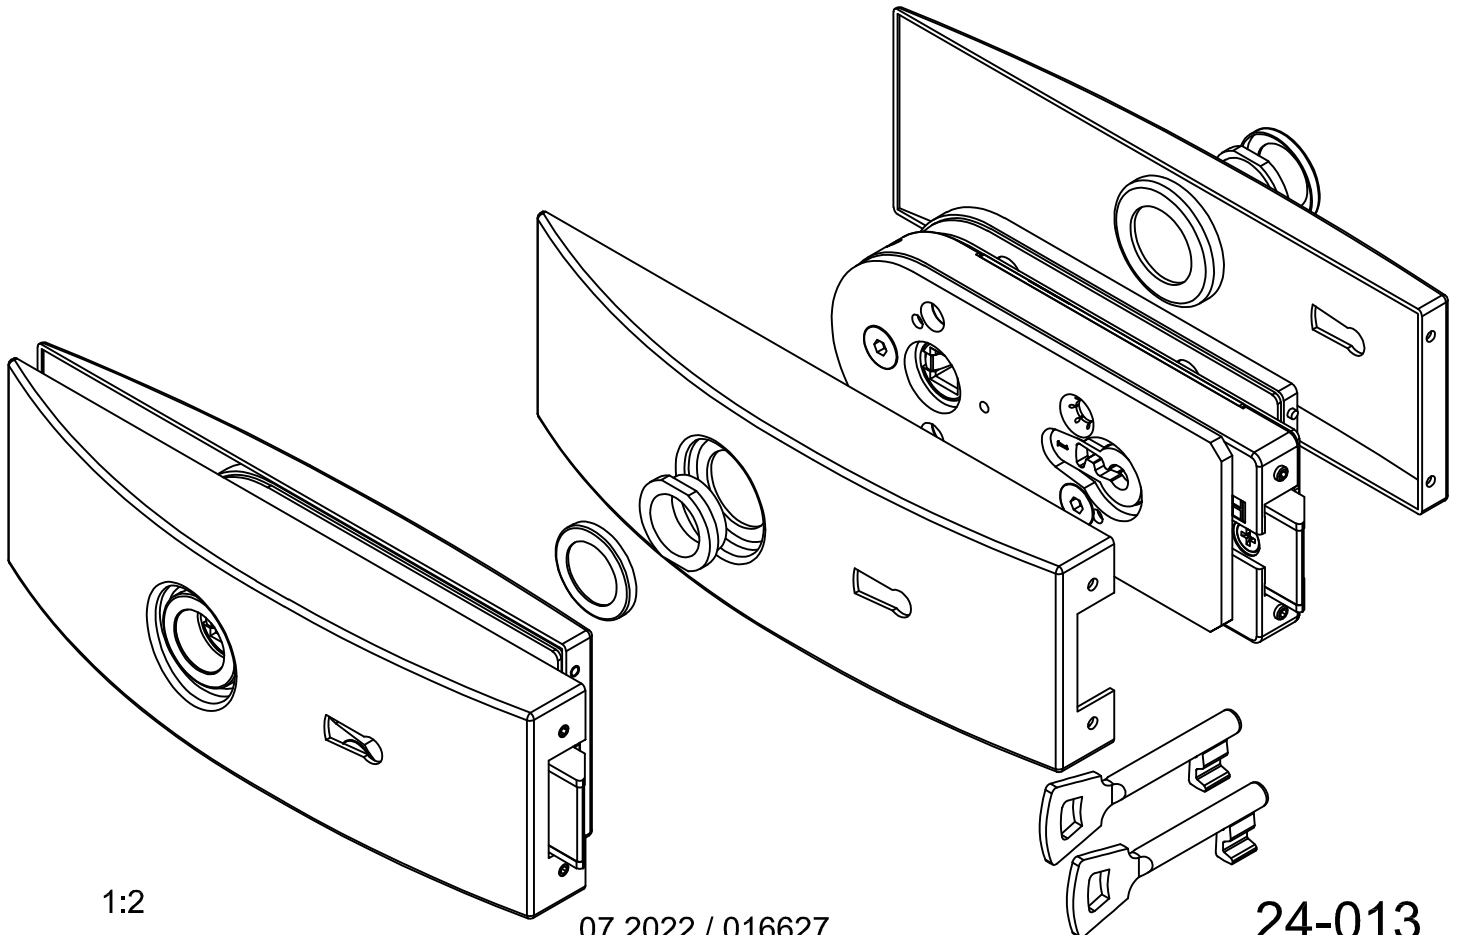

ARCOS-Studio-lock

with follower lever lock, Art. No.24.203
nightlatch function

24.203

M 1:1

1:2

07.2022 / 016627

24-013