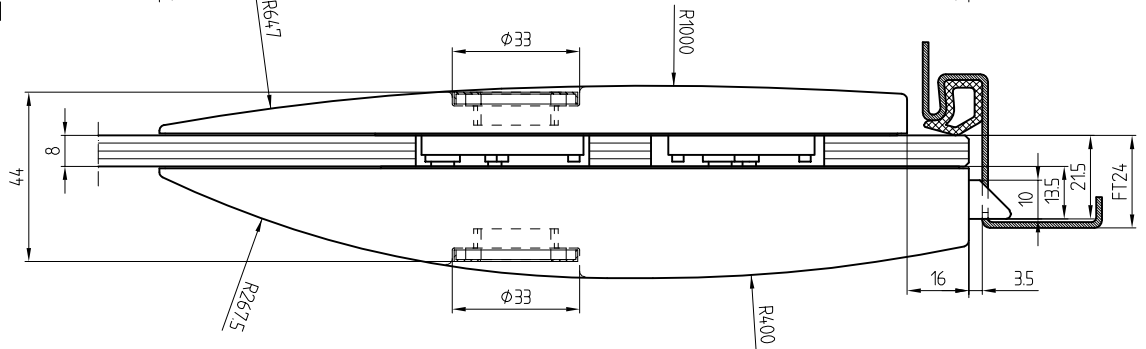

ARCOS-Studio-lock

with follower lever lock, Art. No.24.203
nightlatch function

24.203

M 1:1

1:2

07.2022 / 016627

24-013