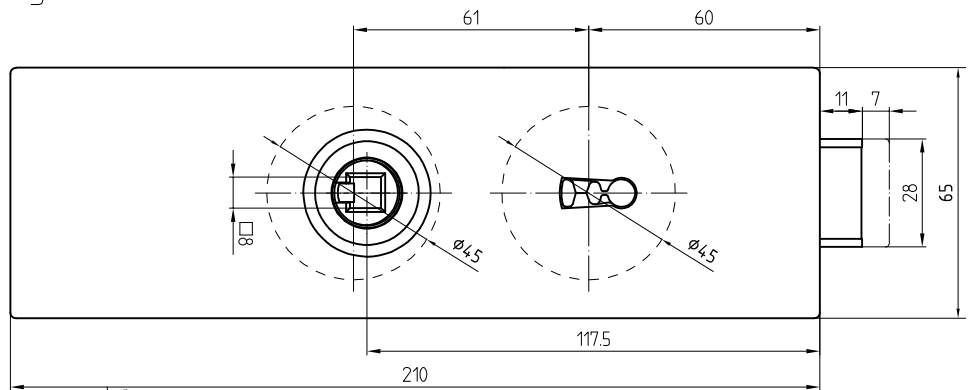

ARCOS-Studio-lock

with follower lever lock, Art. No.24.203
nightlatch function

24.203

M 1:1

1:2

07.2022 / 016627

24-013