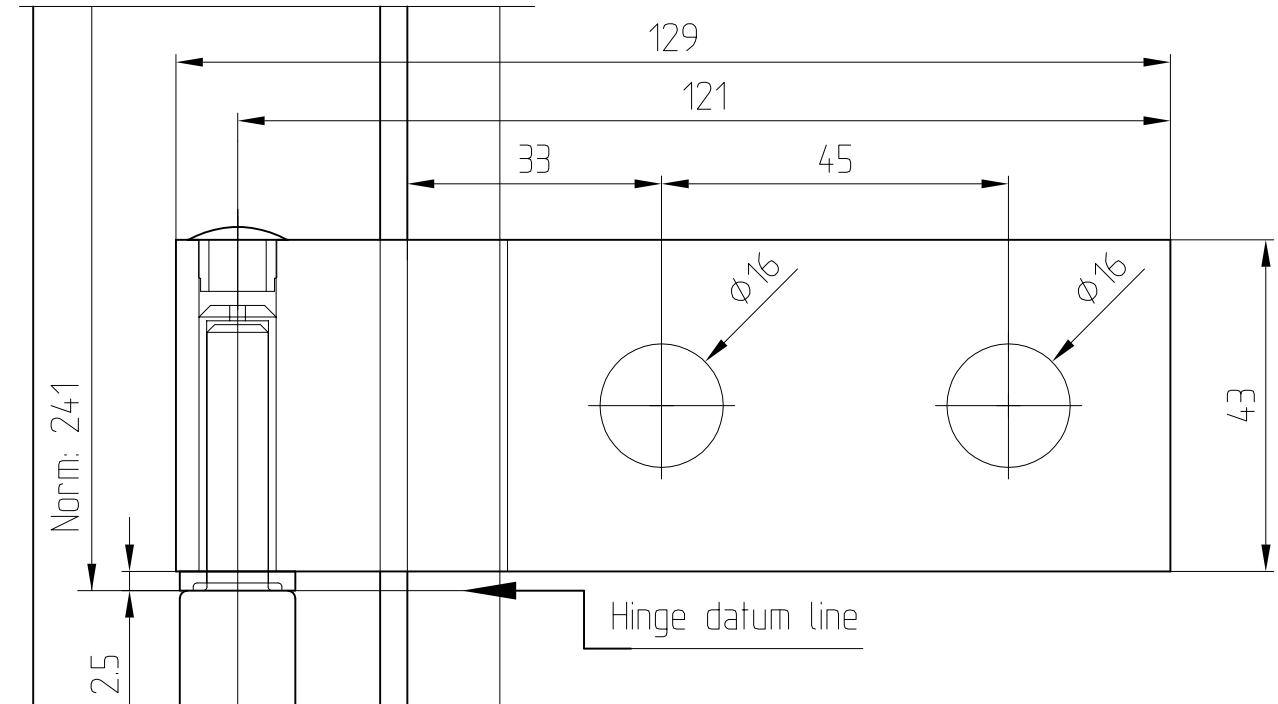

# ARCOS-Studio- hinge with sleeve

Art.-No. 24.230 (for 8 mm glass)  
 Art.-No. 24.236 (for 10 mm glass)

24.230/24.236

Hinge to suit rebate depth 28 - 40 mm available with different filler pieces

rebate depth	filler piece	door weight
24/26	/	60 Kg
28	4	50 Kg
29	5	
30	6	
35	11	
38	14	
40	16	