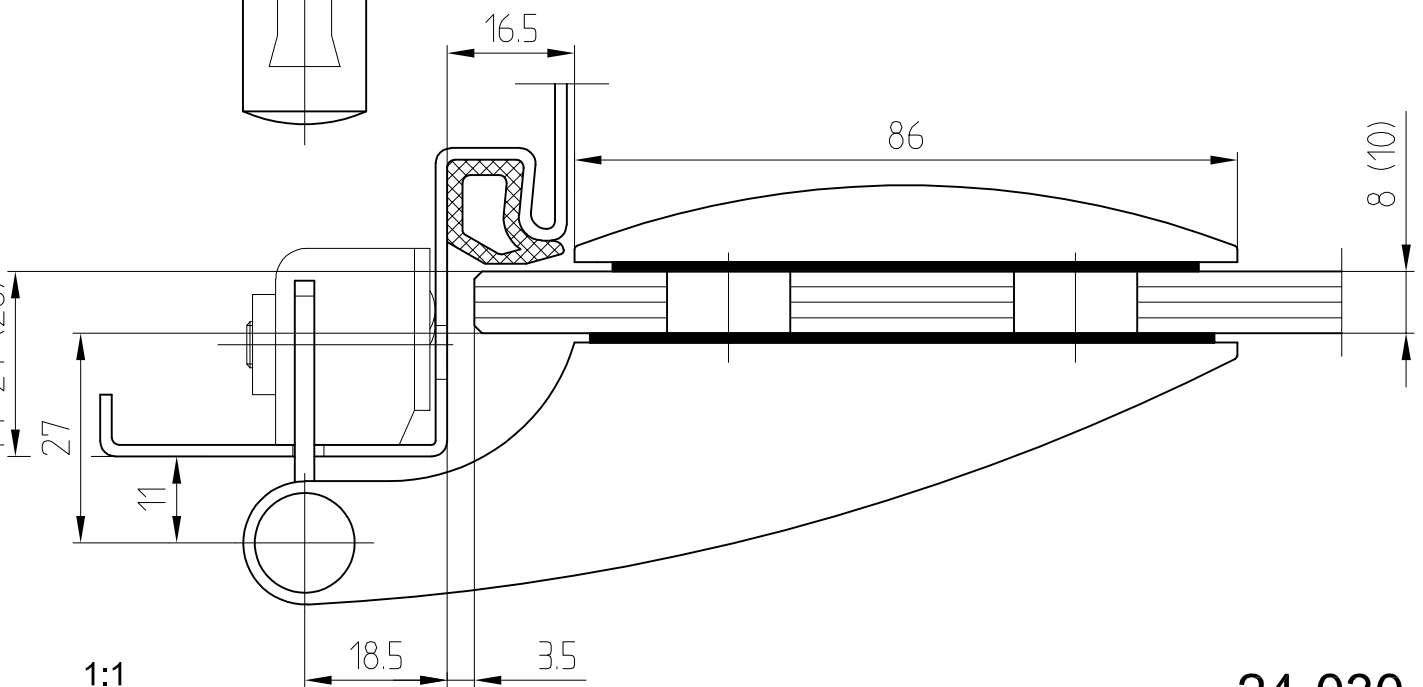

# ARCOS-Studio- hinge with sleeve

Art.-No. 24.230 (for 8 mm glass)  
 Art.-No. 24.236 (for 10 mm glass)

24.230/24.236

Hinge to suit rebate depth 28 - 40 mm available with different filler pieces

rebate depth	filler piece	door weight
24/26	/	60 Kg
28	4	50 Kg
29	5	
30	6	
35	11	
38	14	
40	16	