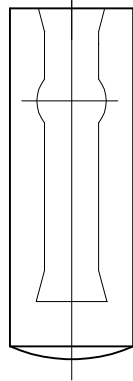

# ARCOS-Studio- hinge with sleeve

Art.-No. 24.230 (for 8 mm glass)  
 Art.-No. 24.236 (for 10 mm glass)

24.230/24.236

Hinge to suit rebate depth 28 - 40 mm available with different filler pieces

rebate depth	filler piece	door weight
24/26	/	60 Kg
28	4	50 Kg
29	5	
30	6	
35	11	
38	14	
40	16	