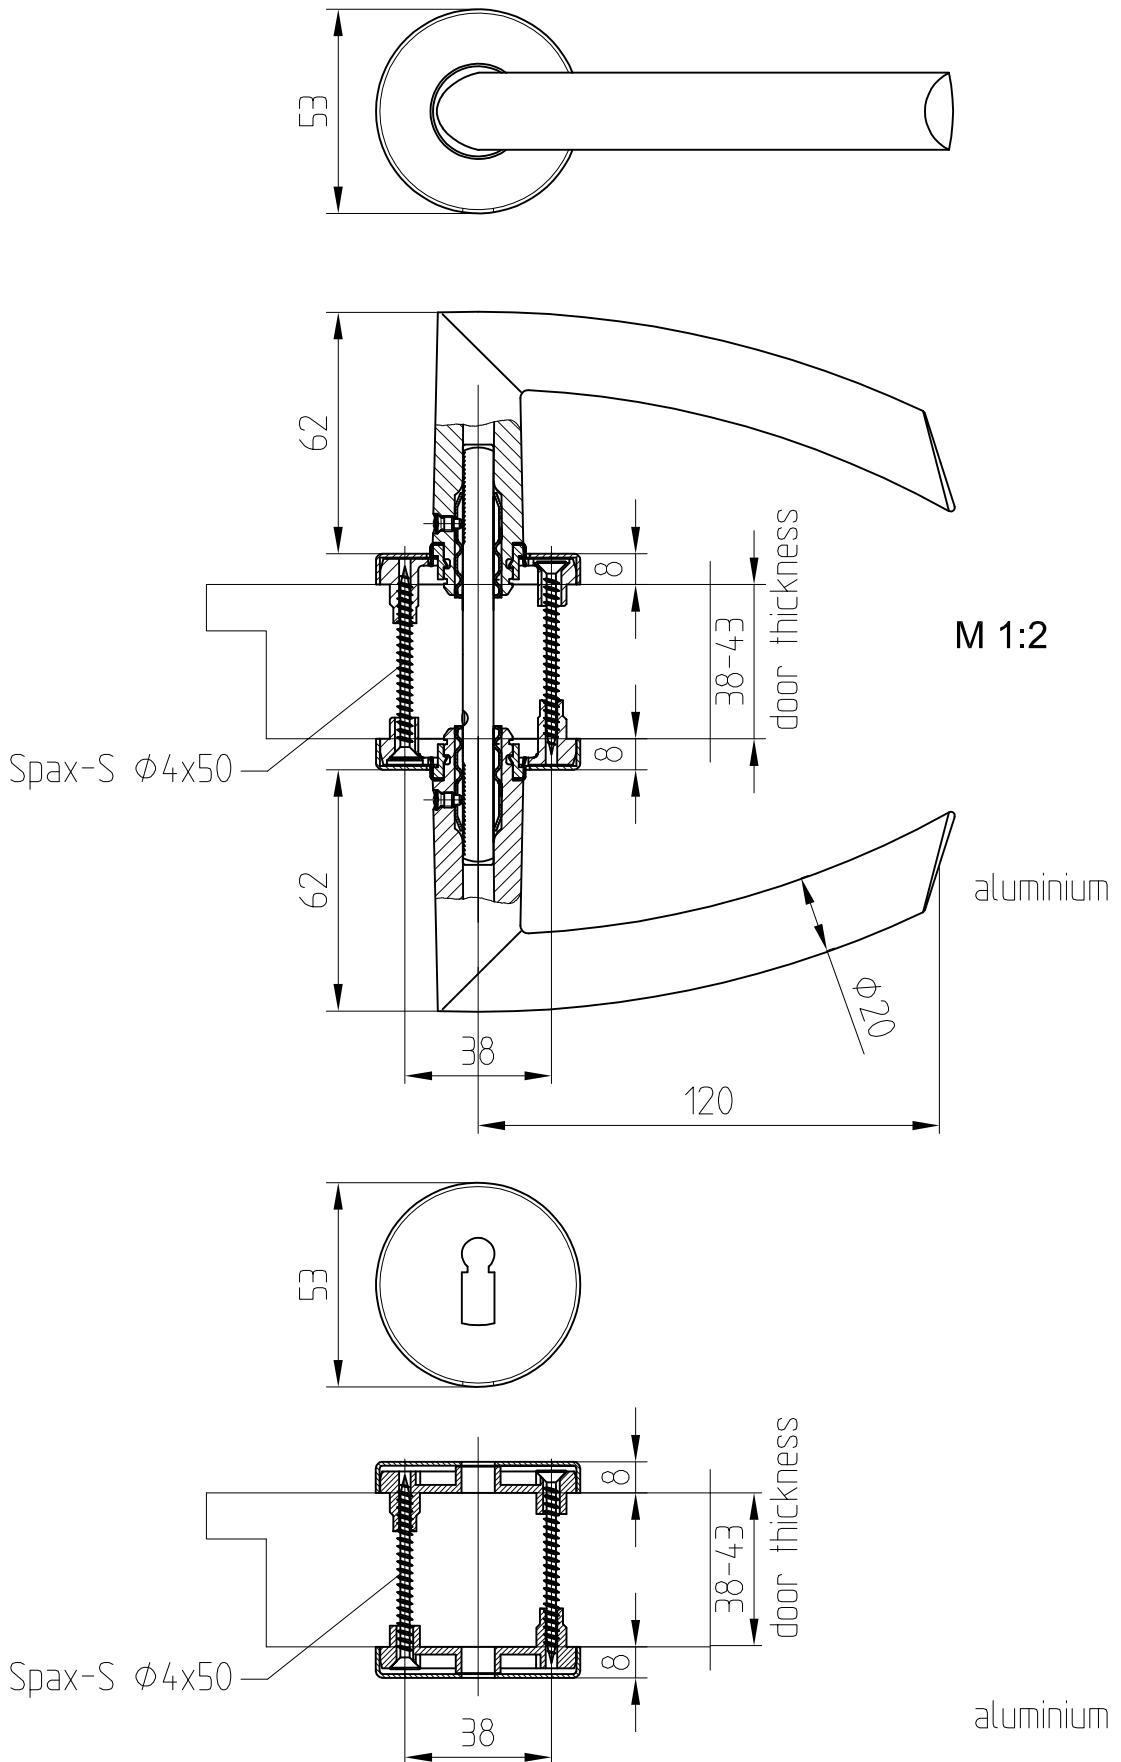

ARCOS lever set for wooden doors

with warded key rose

Art.-No. 24.322

24.322

1:1

07.2022 / 016627

24-048