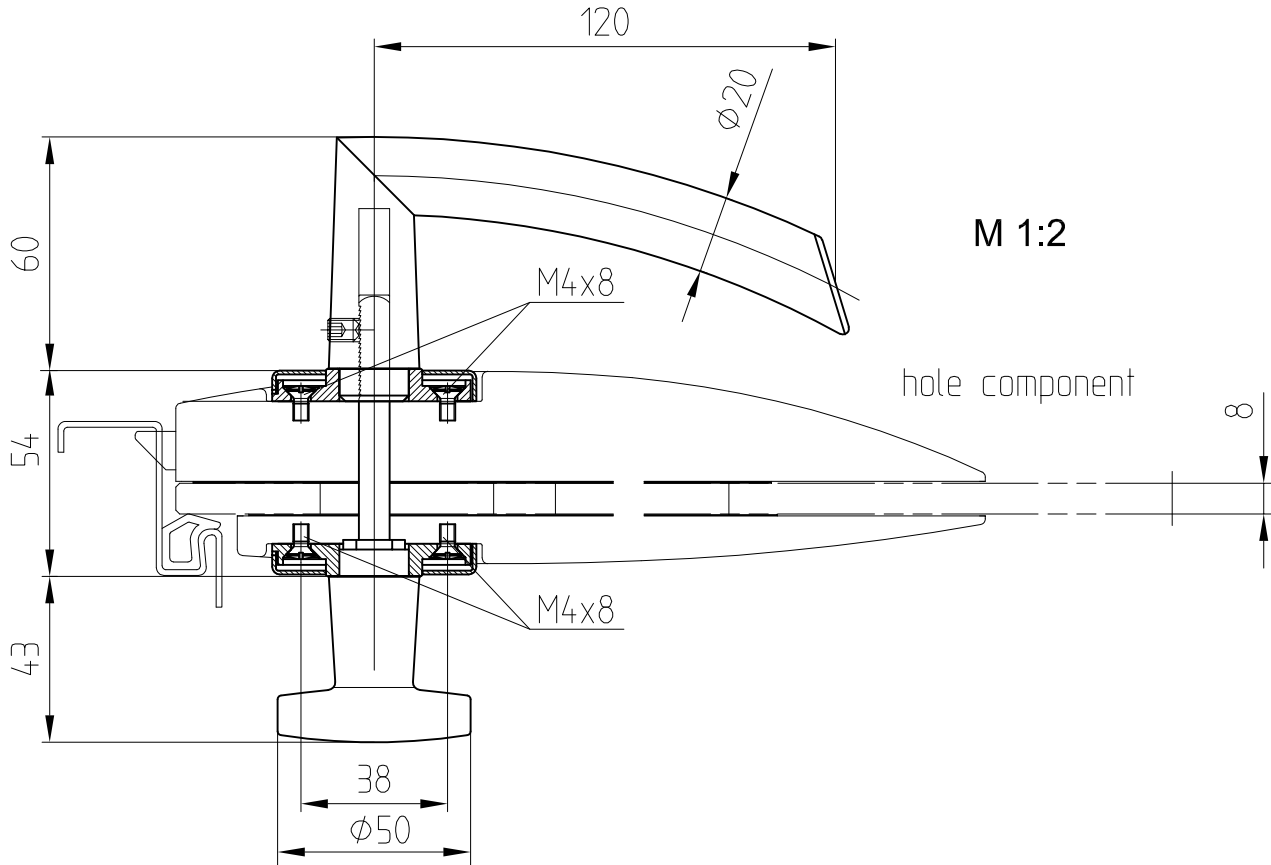

ARCOS lever and knob set with fixed knob (without function) Art. No. 24.318

application: ARCOS Studio lever in front

Art. No. 24.318
aluminium