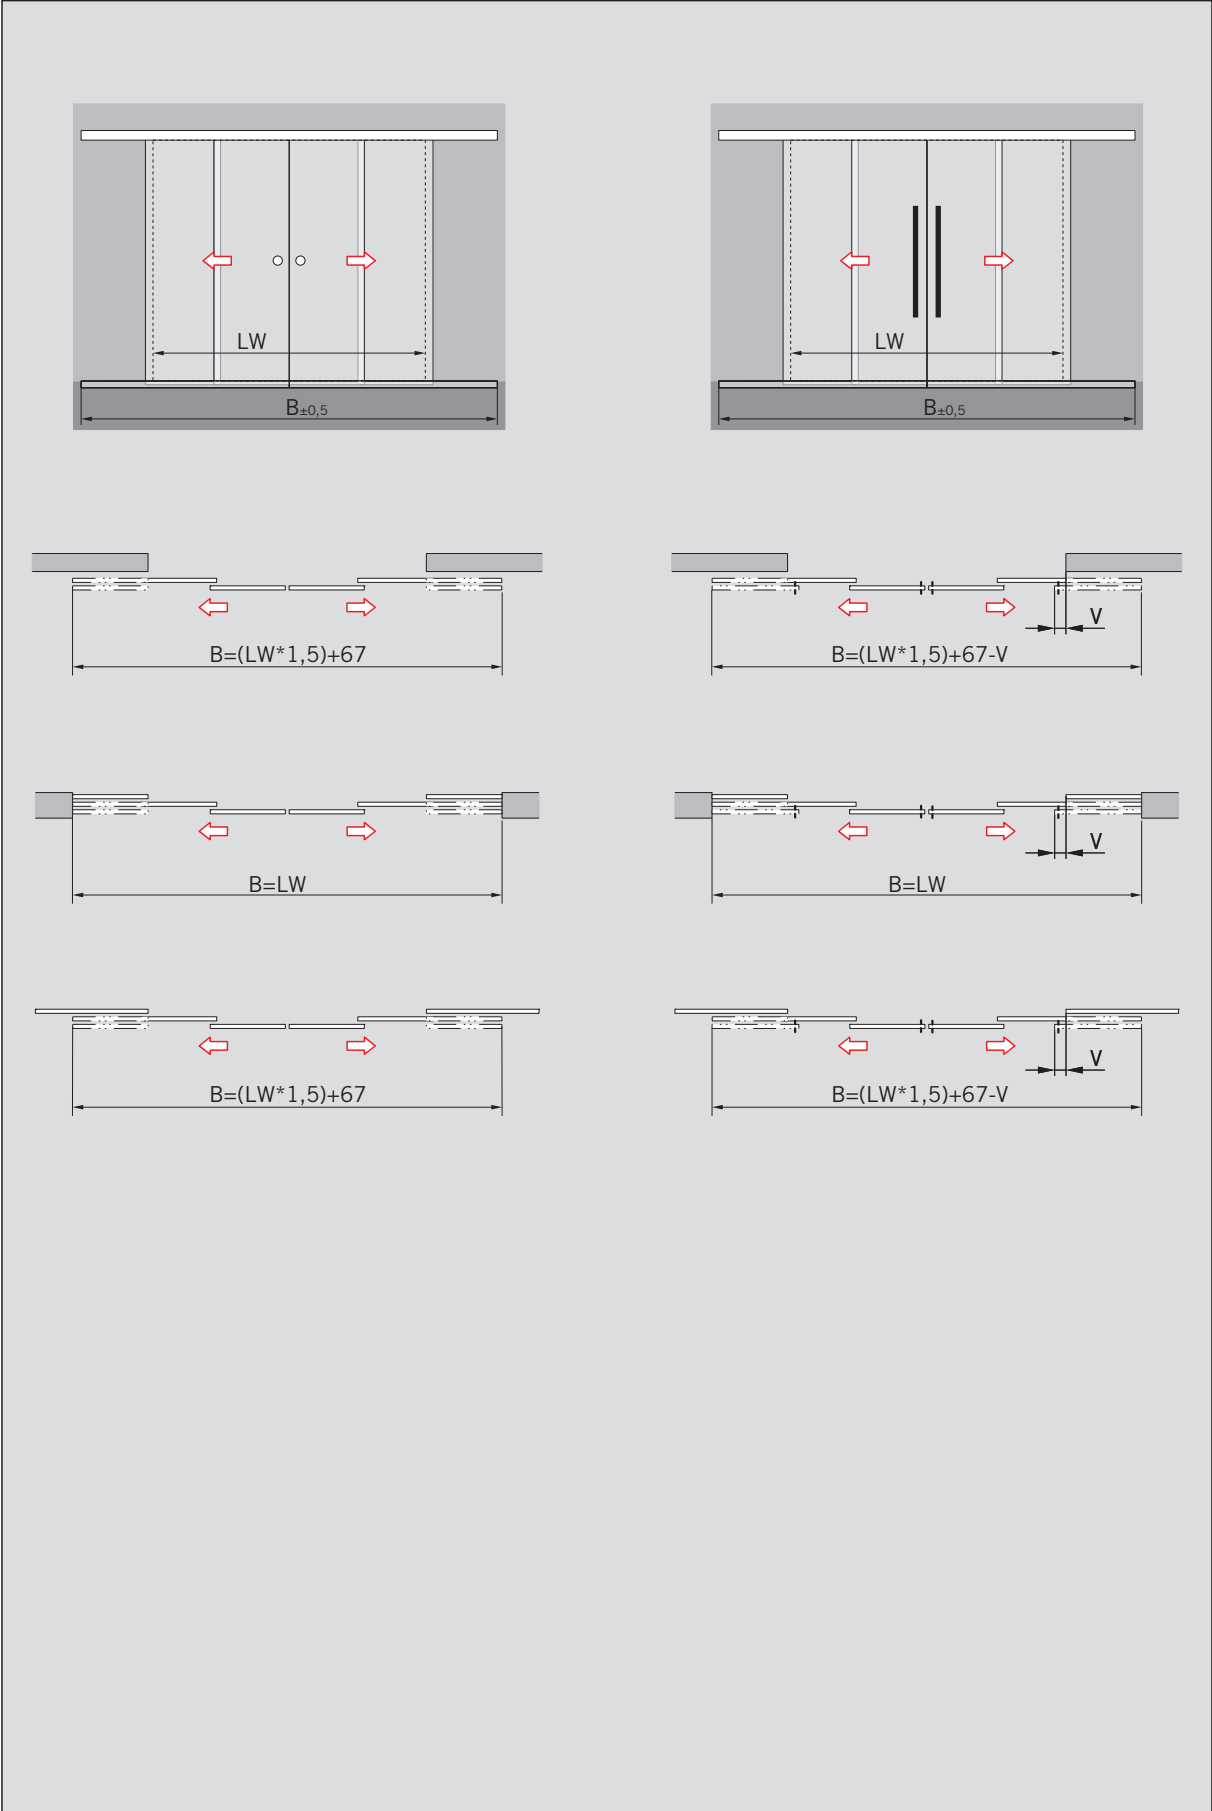

WN 051935 52532, 07/19

$P = 5 + t2/2$

MUTO Comfort Telescopic 80

Unterflurbodenführung / Recessed floor guide profile

MUTO Comfort Telescopic 80

Unterflurbodenführung / Recessed floor guide profile

MUTO Comfort Telescopic 80