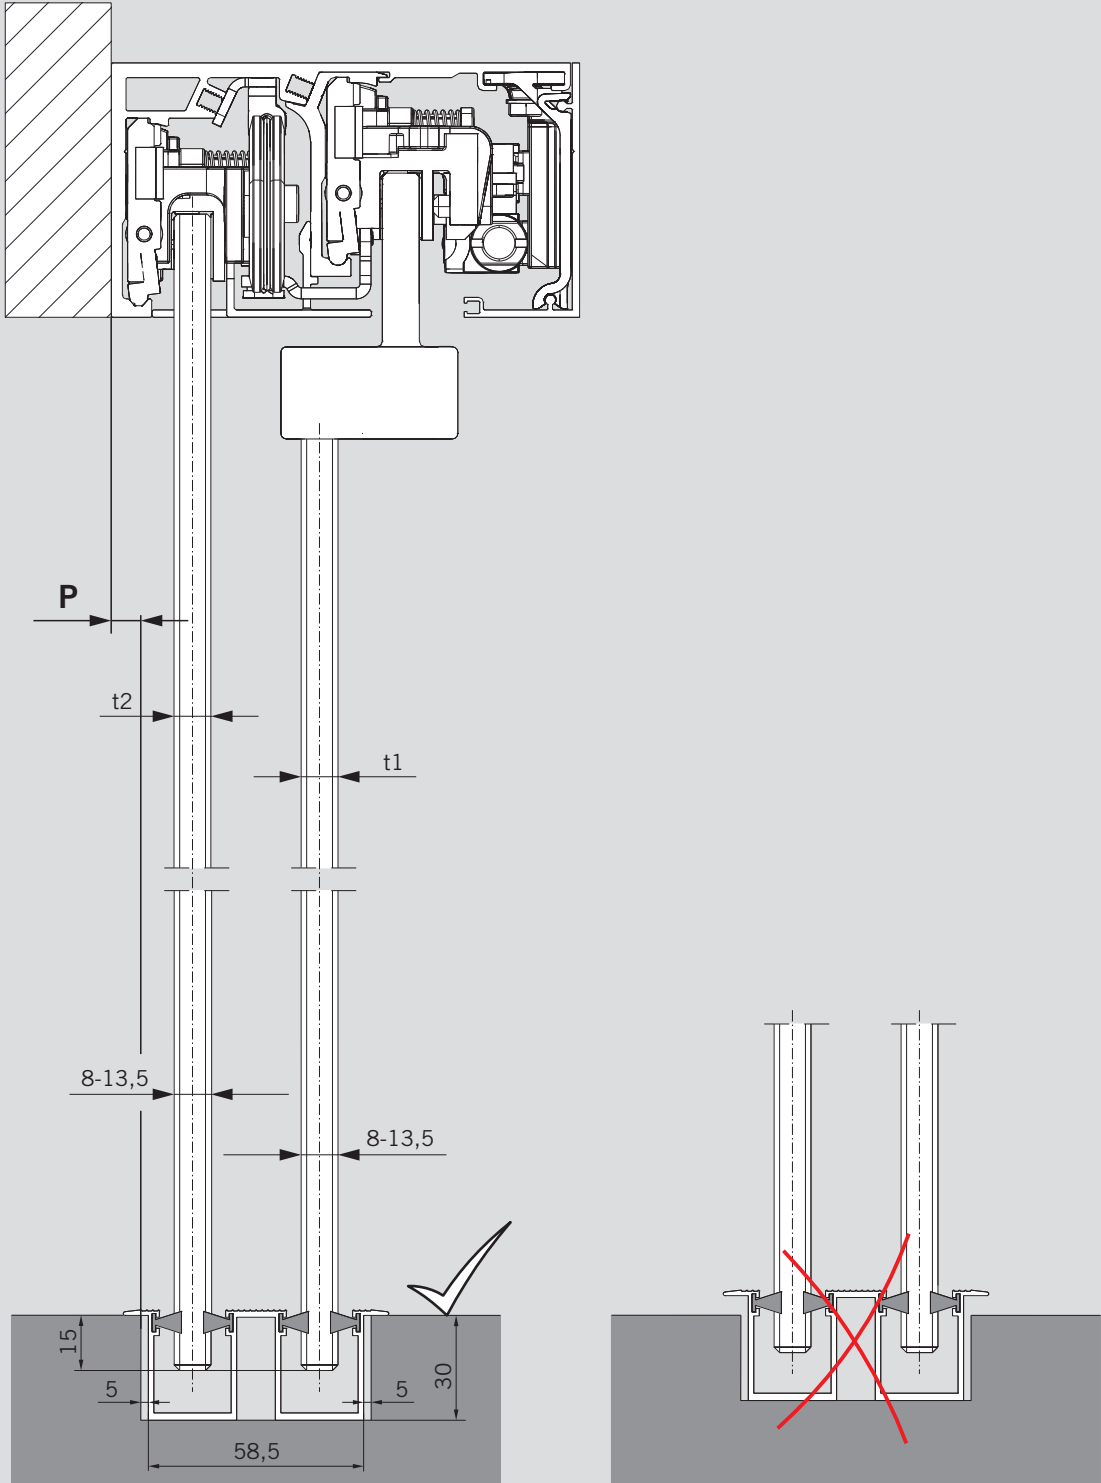

WN 051935 52532, 07/19

$P = 5 + t2/2$

MUTO Comfort Telescopic 80

Unterflurbodenführung / Recessed floor guide profile

MUTO Comfort Telescopic 80

Unterflurbodenführung / Recessed floor guide profile

MUTO Comfort Telescopic 80