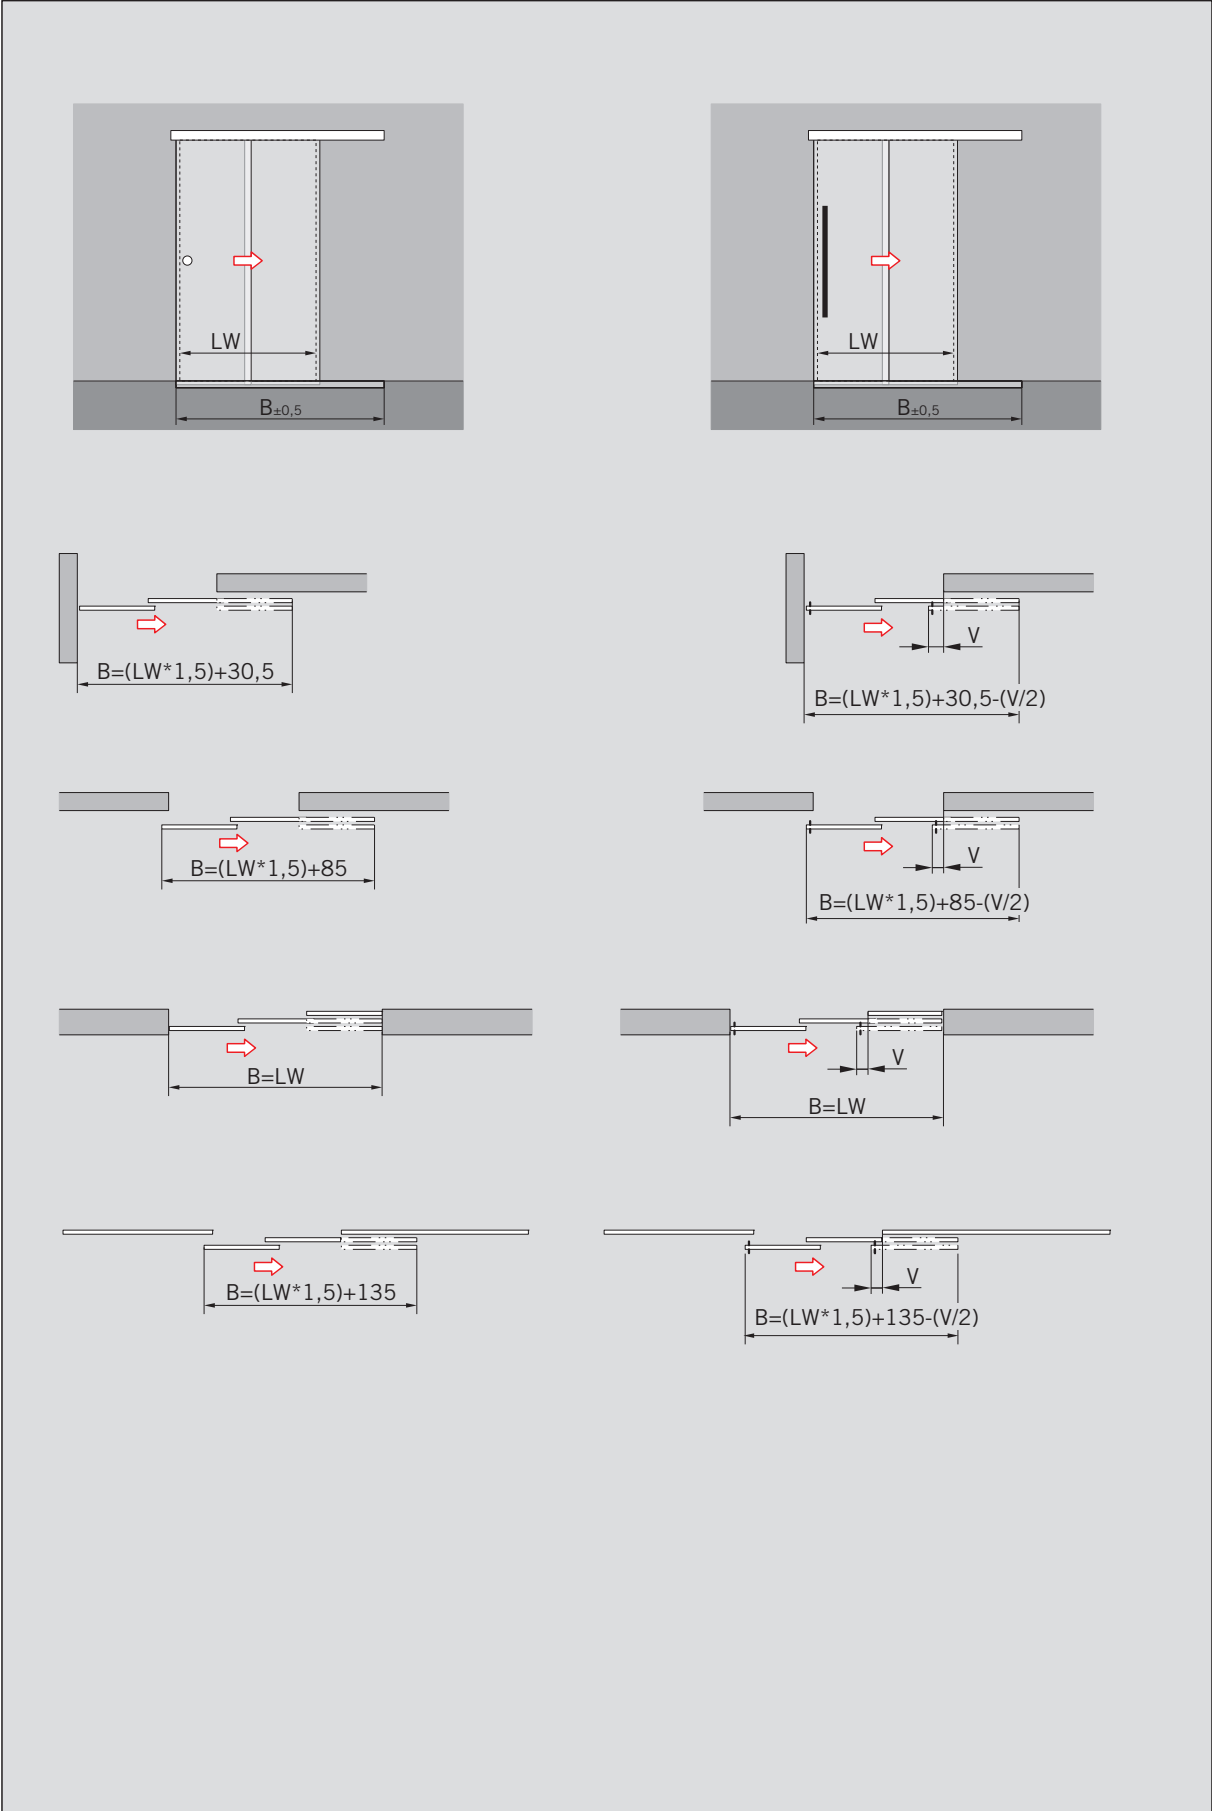

WN 051935 52532, 07/19

$P = 5 + t2/2$

MUTO Comfort Telescopic 80

Unterflurbodenführung / Recessed floor guide profile

MUTO Comfort Telescopic 80

Unterflurbodenführung / Recessed floor guide profile

MUTO Comfort Telescopic 80