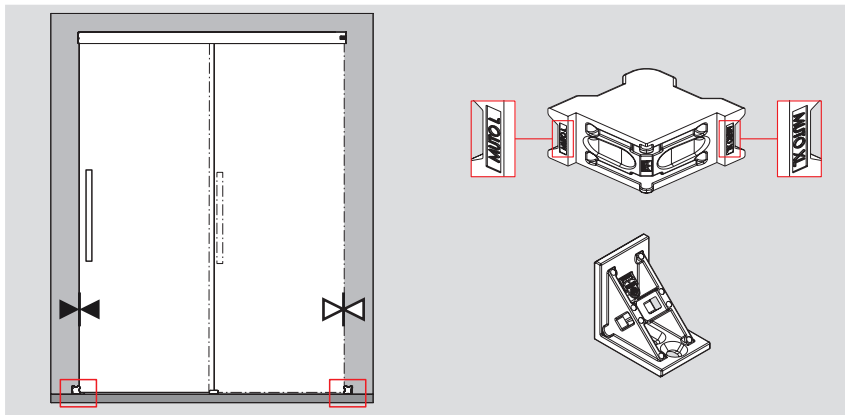

Montageanleitung / Mounting instruction

WN 058838 45532, 08/19

MUTO COMFORT / PREMIUM

Bodenstopper / Floor stop

MUTO COMFORT / PREMIUM

Bodenstopper / Floor stop

MUTO COMFORT / PREMIUM

Bodenstopper / Floor stop