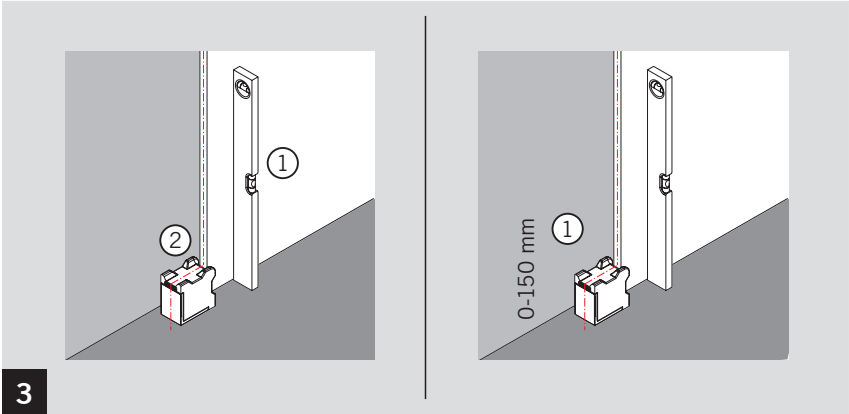

Montageanleitung / Mounting instruction

WN 058838 45532, 08/19

MUTO COMFORT / PREMIUM

Bodenstopper / Floor stop

MUTO COMFORT / PREMIUM

Bodenstopper / Floor stop

MUTO COMFORT / PREMIUM

Bodenstopper / Floor stop